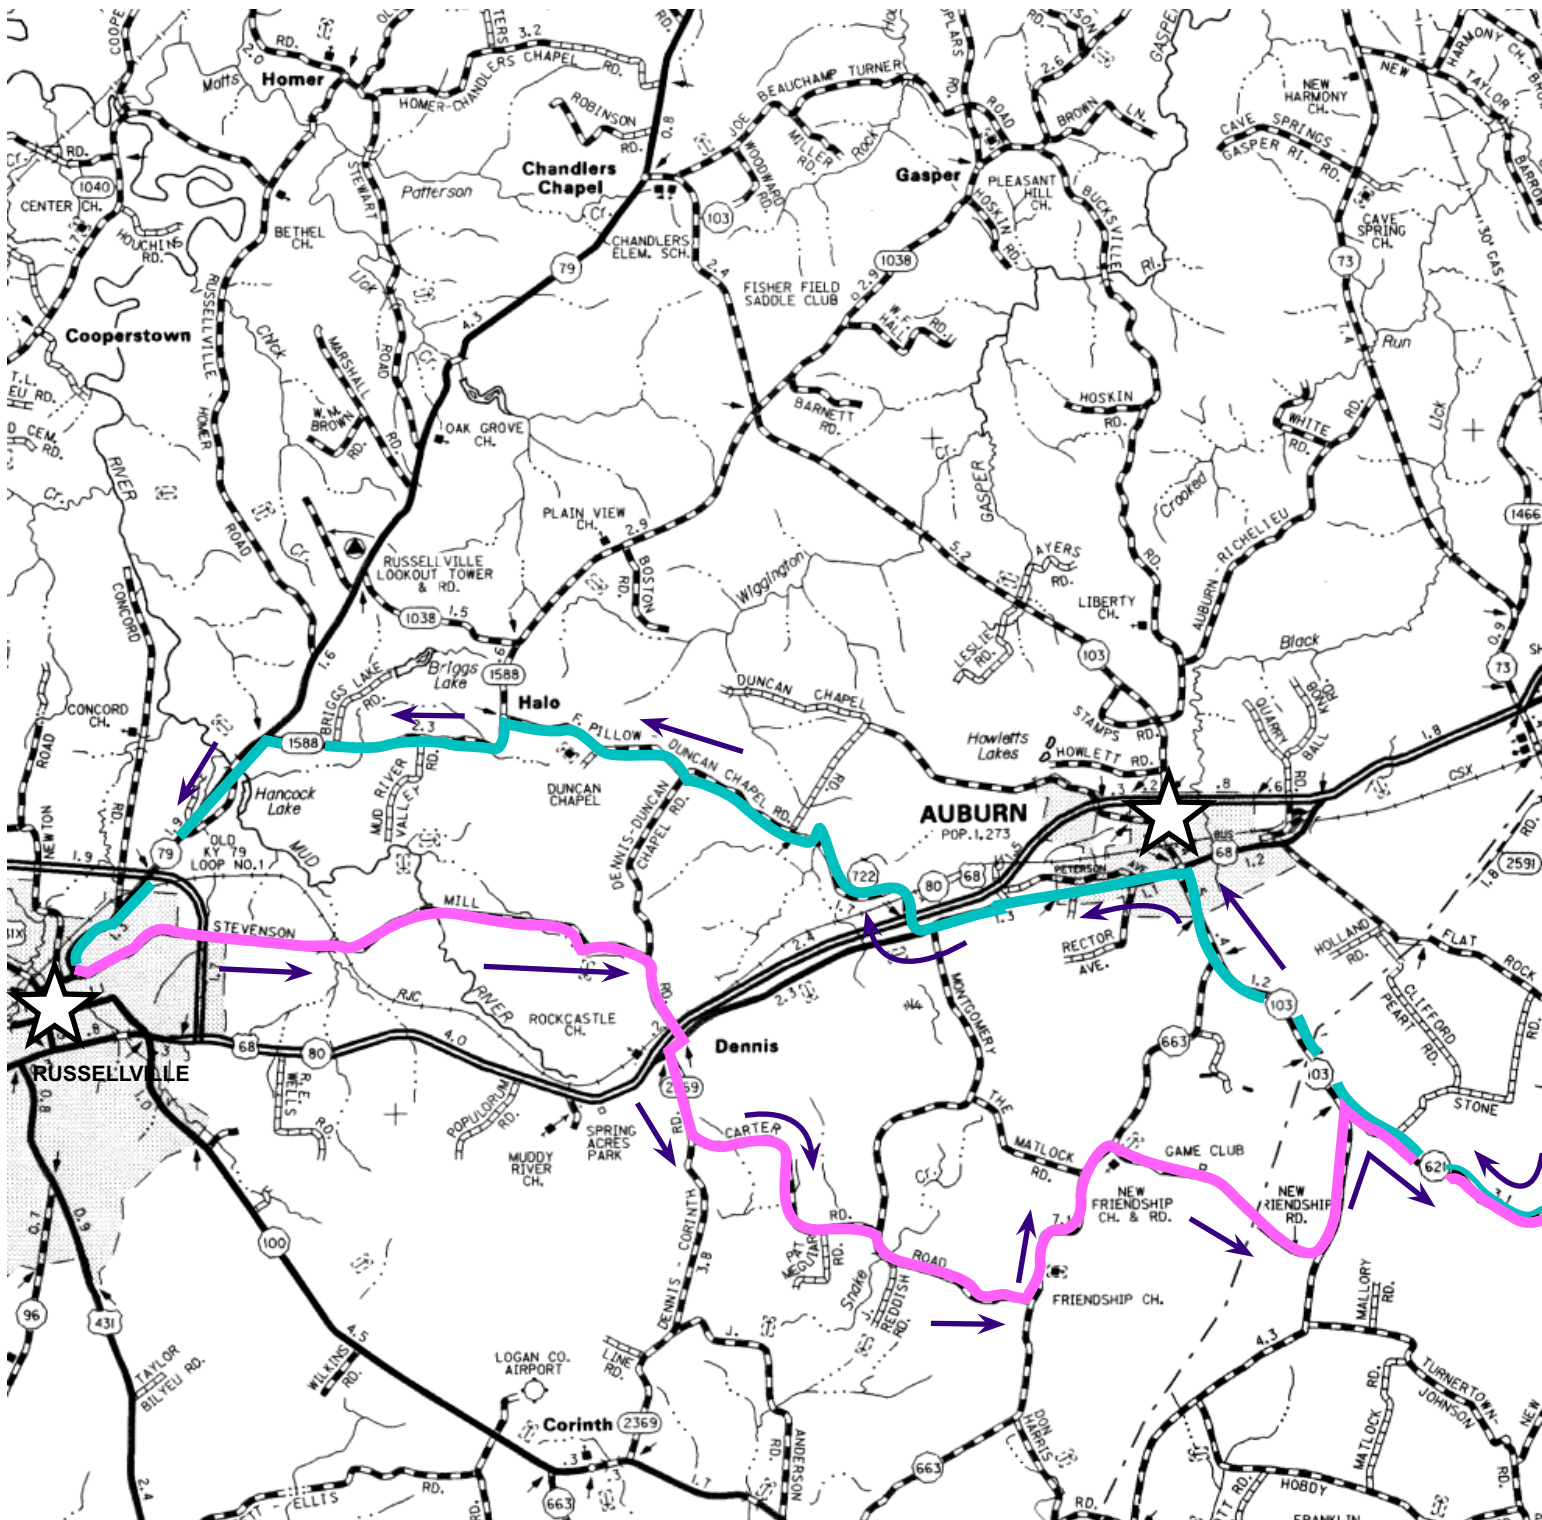

Griffin Park to Russellville

Approximately 85 miles round trip

Out  Back 
Stores ☆

This is a moderately hilly ride with lots of rollers and no steep climbs.

Griffin Park Amphitheatre

If you ride this route and discover the mileage or the road names are incorrect, please contact Cindy Moore (781-2729 or cindy.moore@home.com)